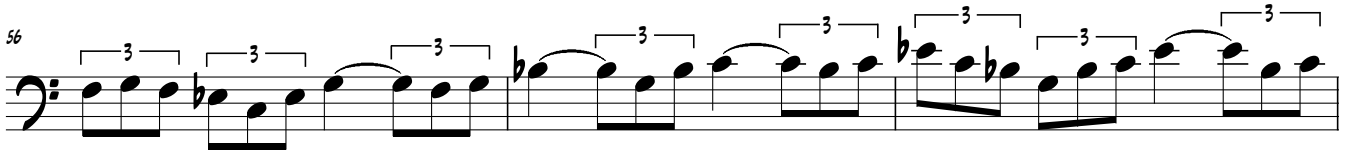

MASTER BLASTER, page 3

B